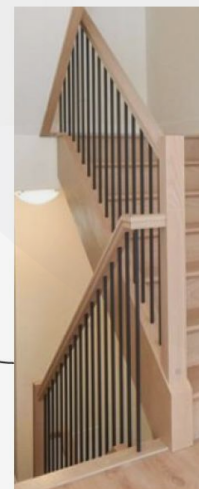

Half Wall
model specific

Railings
model specific

UPGRADE SAMPLES

Jasper Package

UPGRADE PACKAGE

- Faucets Package **1**
- Backsplash **2**
- Quartz Packages **3**
- Custom Tile Shower **4**

1

Kitchen Faucet