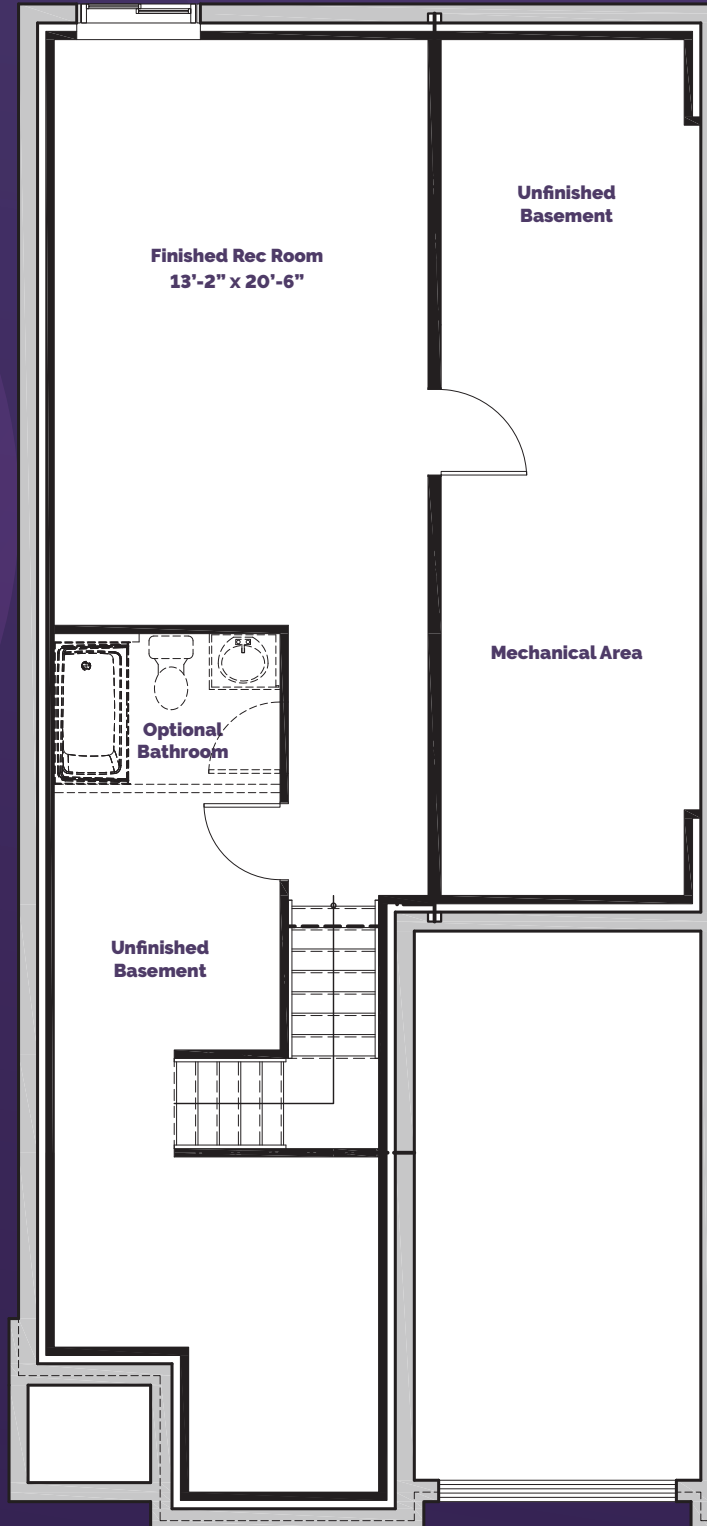

# BELLAMY FARM

the **Clifton**  
End units

1394 sqft

 park view homes

- 2** bedrooms
- 2** bathrooms
- 1** garage

[parkviewhomes.info](http://parkviewhomes.info)

NOTE: Renderings, floor plans, optional layouts are artists concept only and are subject to change. Room measurements are approximate. Pricing subject to change without notice. Square footage is of useable space.

BELLAMY FARM

the **Clifton**

Basement

**BELLAMY FARM**

the **Clifton**

Level 1