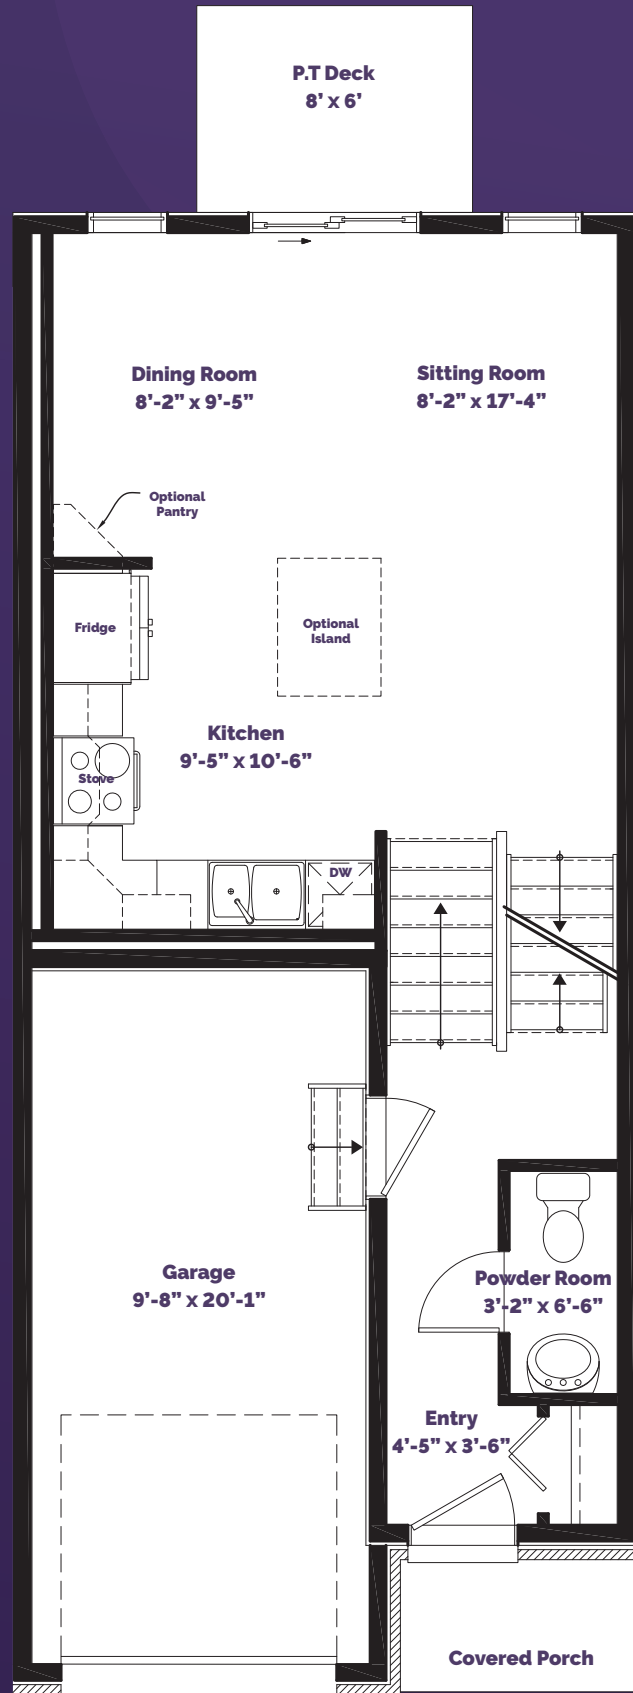

BELLAMY FARM

the **Etson**
Interior units

1750 sqft

 park view homes

3 bedrooms

2.5 bathrooms

1 garage

parkviewhomes.info

NOTE: Renderings, floor plans, optional layouts are artists concept only and are subject to change. Room measurements are approximate. Pricing subject to change without notice. Square footage is of useable space.

BELLAMY FARM

the **Etson**

Basement

BELLAMY FARM

the **Etson**

Level 1

BELLAMY FARM

the **Etson**