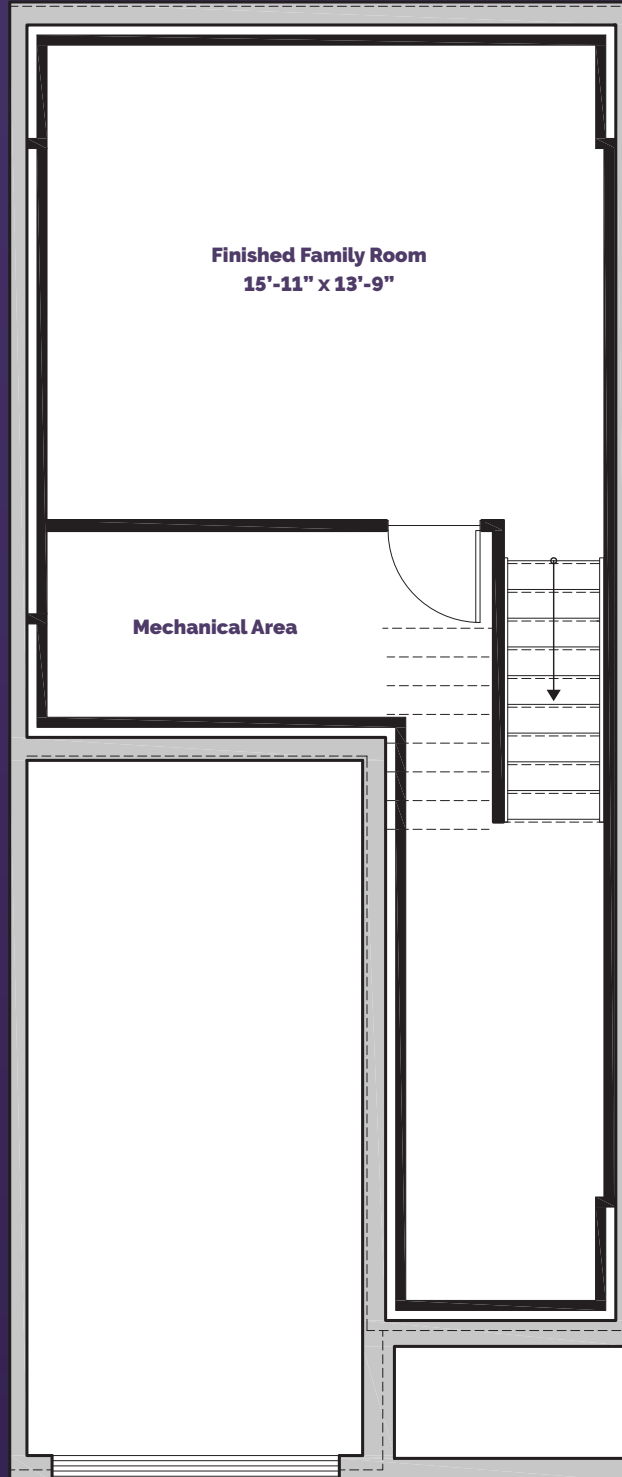

BELLAMY FARM

the **Etson**

Basement