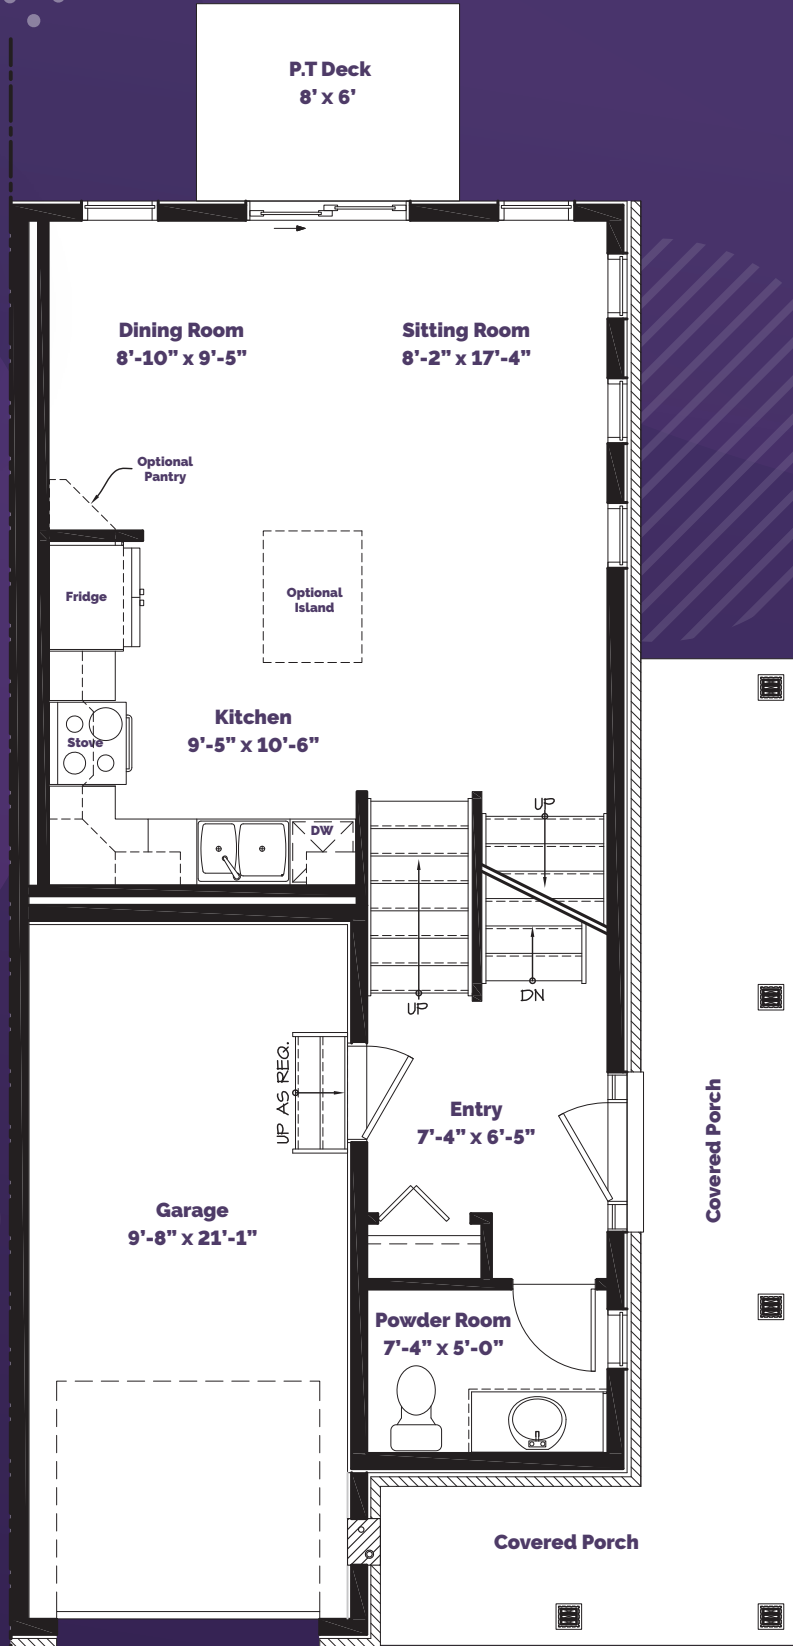

# BELLAMY FARM

the **Etson**  
Wrap around units

1750 sqft

 park view homes

**3** bedrooms

**2.5** bathrooms

**1** garage

[parkviewhomes.info](http://parkviewhomes.info)

NOTE: Renderings, floor plans, optional layouts are artists concept only and are subject to change. Room measurements are approximate. Pricing subject to change without notice. Square footage is of useable space.

BELLAMY FARM

the **Etson**

Basement

BELLAMY FARM

the **Etson**

Level 1

BELLAMY FARM

the **Etson**