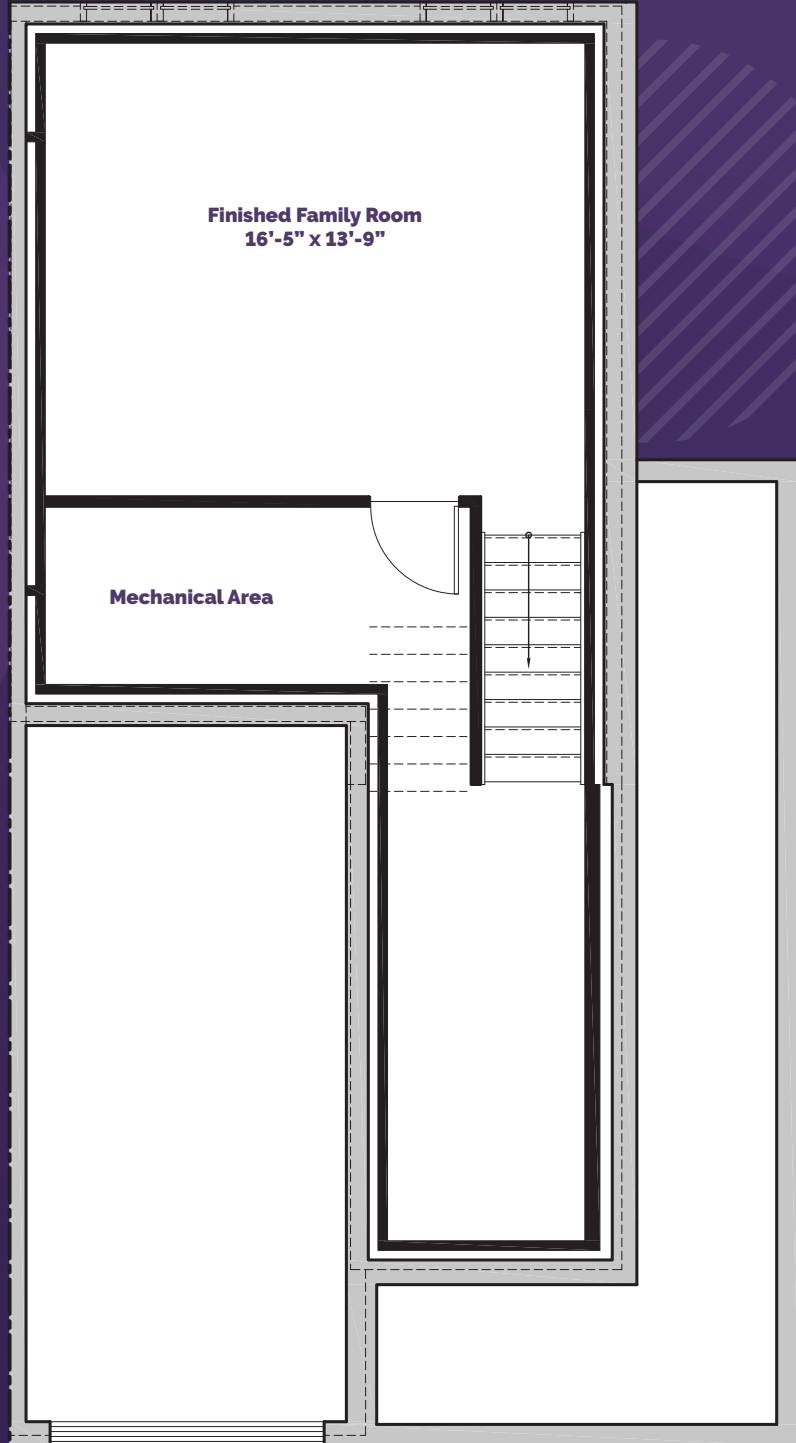

# BELLAMY FARM

the **Etson**  
Wrap around units

1750 sqft

 park view homes

**3** bedrooms

**2.5** bathrooms

**1** garage

[parkviewhomes.info](http://parkviewhomes.info)

NOTE: Renderings, floor plans, optional layouts are artists concept only and are subject to change. Room measurements are approximate. Pricing subject to change without notice. Square footage is of useable space.

BELLAMY FARM

the **Etson**

Basement

BELLAMY FARM

the **Etson**

Level 1

BELLAMY FARM

the **Etson**